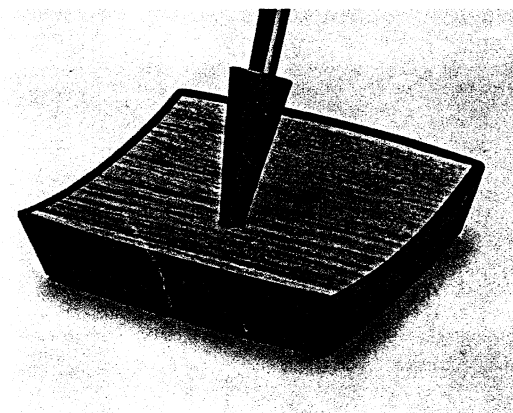

\$7.50 Perpetual calendar, solid brass case, shows day, date and month 002A

\$7.50 Red secretarial set, adhesive base,  
3 3/4 x 4 1/8", ball pen with chain B179

\$7.50 Blue secretarial set, adhesive base,  
3 3/4 x 4 1/8", ball pen with chain B189

\$5.95 Simulated slate security set, adhesive base  
3-3/4 x 4-1/8", ball pen with chain 3A2  
\$4.95 Set without adhesive base 3A6

\$4.95 Simulated elm burl inlay,  
3-3/4 x 4-1/8", ball pen B169

\$4.95 Simulated teakwood inlay, 3 3/4 x 4 1/2",  
ball pen 3A5